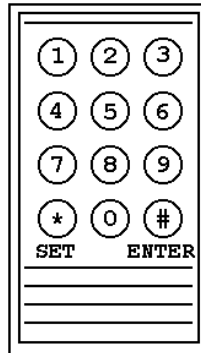

PRICE CHANGER

hITECH
ELECTRONIC DISPLAYS

HOW TO CHANGE PRICES

Turn displays on and allow self-test to complete and then proceed with following:

Step 1 - Press SET

'Top Right digit begins to blink'

Step 2 - Enter 6 digit PASSWORD

(default password 123456).

Enter 1 digit at a time as prompted

'If password is successful than the 1st (left) digit will begin to blink'

Step 3 - Change first blinking digit by pressing desired number on remote

Step 4 - Continue to change all digits until price is correct

Step 5 - Press ENTER to move to next display for editing. Repeat steps 3 thru 5 until complete.

Step 6 - Press SET when all prices have been Changed.

NOTE: If no response from user within 30 seconds during editing stage the display being setup will go back to normal display mode.

REMOTE CONTROLS

Numbers 0 – 9

Used to change figures or enter password

SET

Used to enter or exit setting mode.
Saves pricing

ENTER

Used to choose display to change

P A S S W O R D

800-723-9402
727-531-4800 Fax: 727-524-6655
sales@hitechled.com

hITECH
ELECTRONIC DISPLAYS
www.hitechled.com

SINCE 1984

PRICE CHANGER

hITECH
ELECTRONIC DISPLAYS

HOW TO CHANGE PRICES

Turn displays on and allow self-test to complete and then proceed with following:

Step 1 - Press SET

'Top Right digit begins to blink'

Step 2 - Enter 6 digit PASSWORD

(default password 123456).

Enter 1 digit at a time as prompted

'If password is successful than the 1st (left) digit will begin to blink'

Step 3 - Change first blinking digit by pressing desired number on remote

Step 4 - Continue to change all digits until price is correct

Step 5 - Press ENTER to move to next display for editing. Repeat steps 3 thru 5 until complete.

Step 6 - Press SET when all prices have been Changed.

NOTE: If no response from user within 30 seconds during editing stage the display being setup will go back to normal display mode.