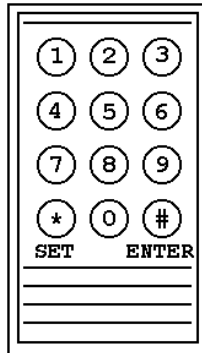

REMOTE CONTROLS

Numbers 0 – 9

Used to change figures or enter password

SET

Used to enter or exit setting mode.
Saves pricing

ENTER

Used to choose display to change

P A S S W O R D

800-723-9402
727-531-4800 Fax: 727-524-6655
sales@hitechled.com

hITECH
ELECTRONIC DISPLAYS
www.hitechled.com

SINCE 1984